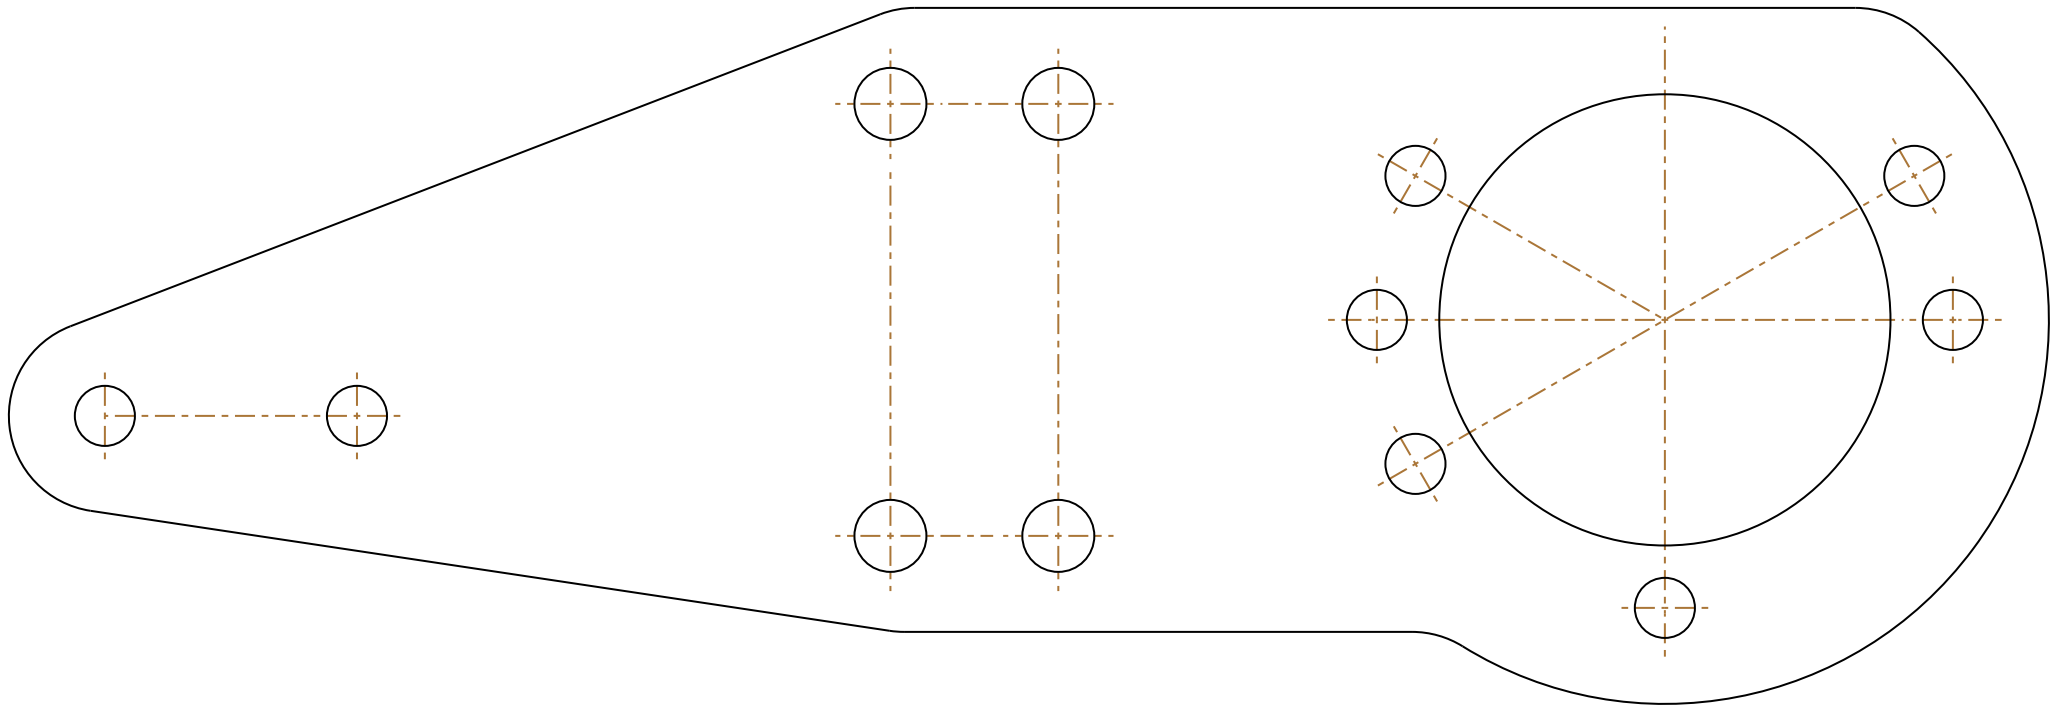

MAKE FROM .375 ALUMINUM PLATE.

**REED DUAL 150 BRAKE
CALIPER BRACKET**

SCALE: 1/1