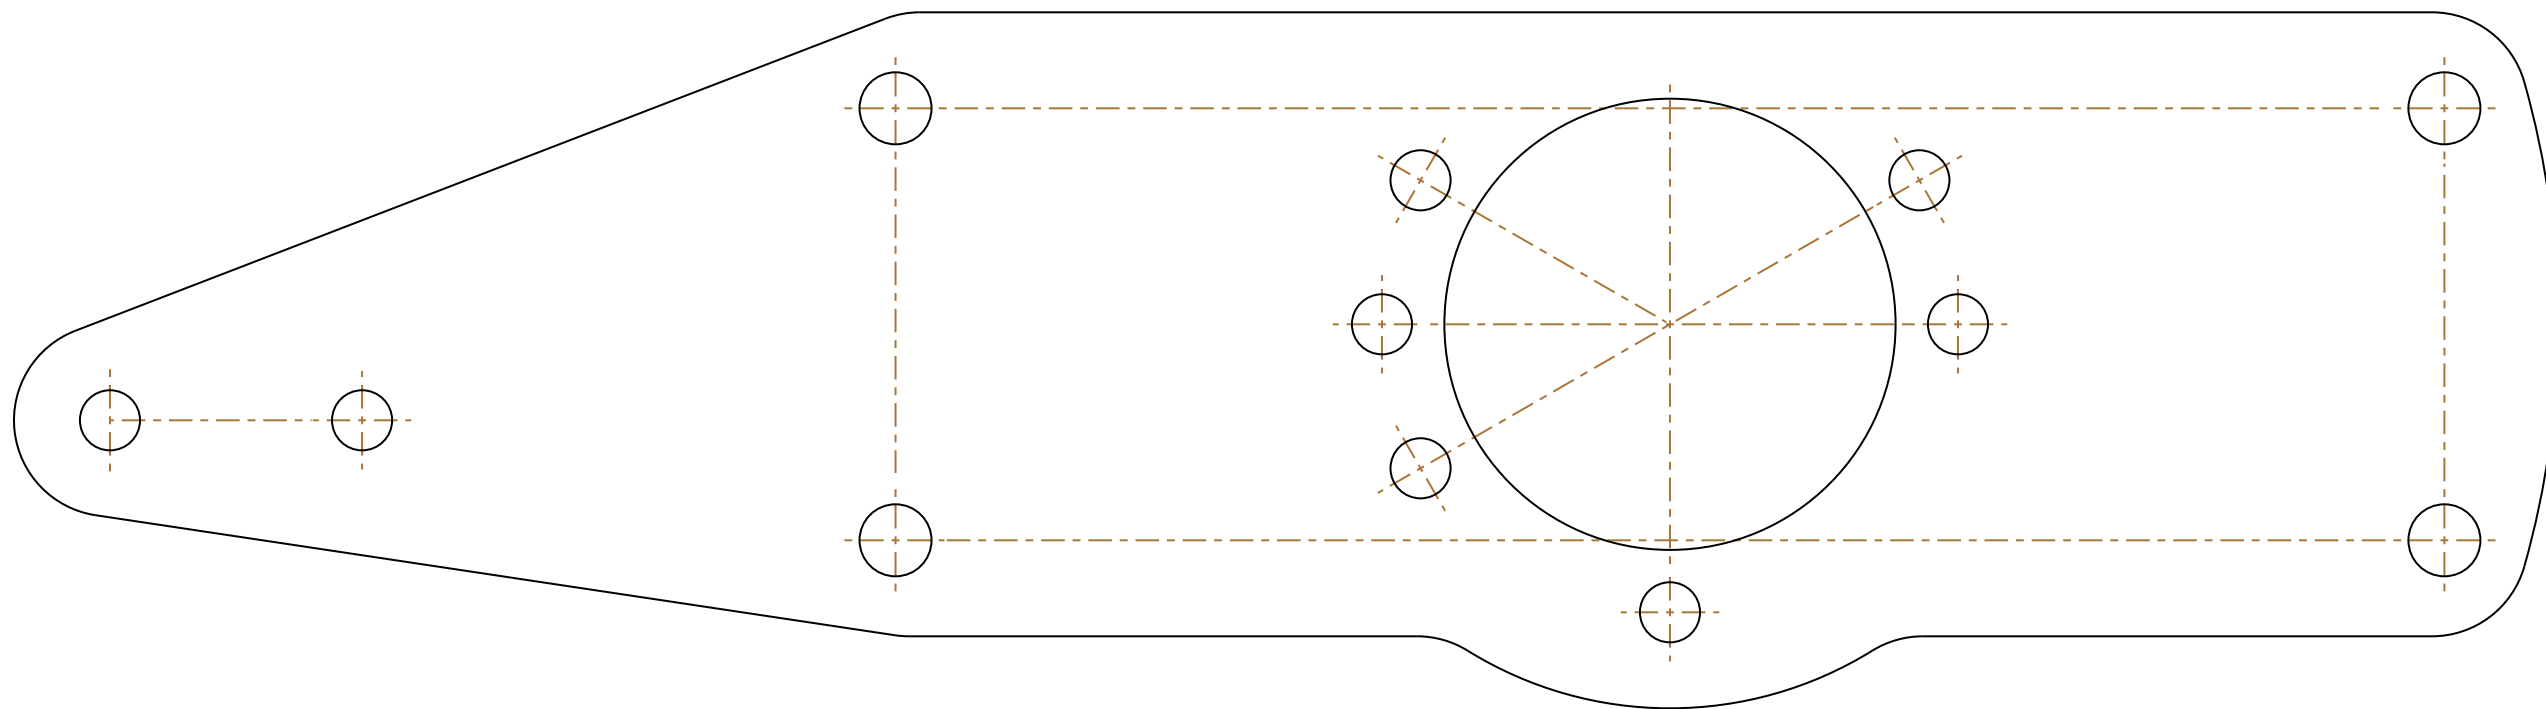

MAKE FROM .375 ALUMINUM PLATE.

**REED DUAL 150 BRAKE
CALIPER BRACKET**

SCALE: 1/1