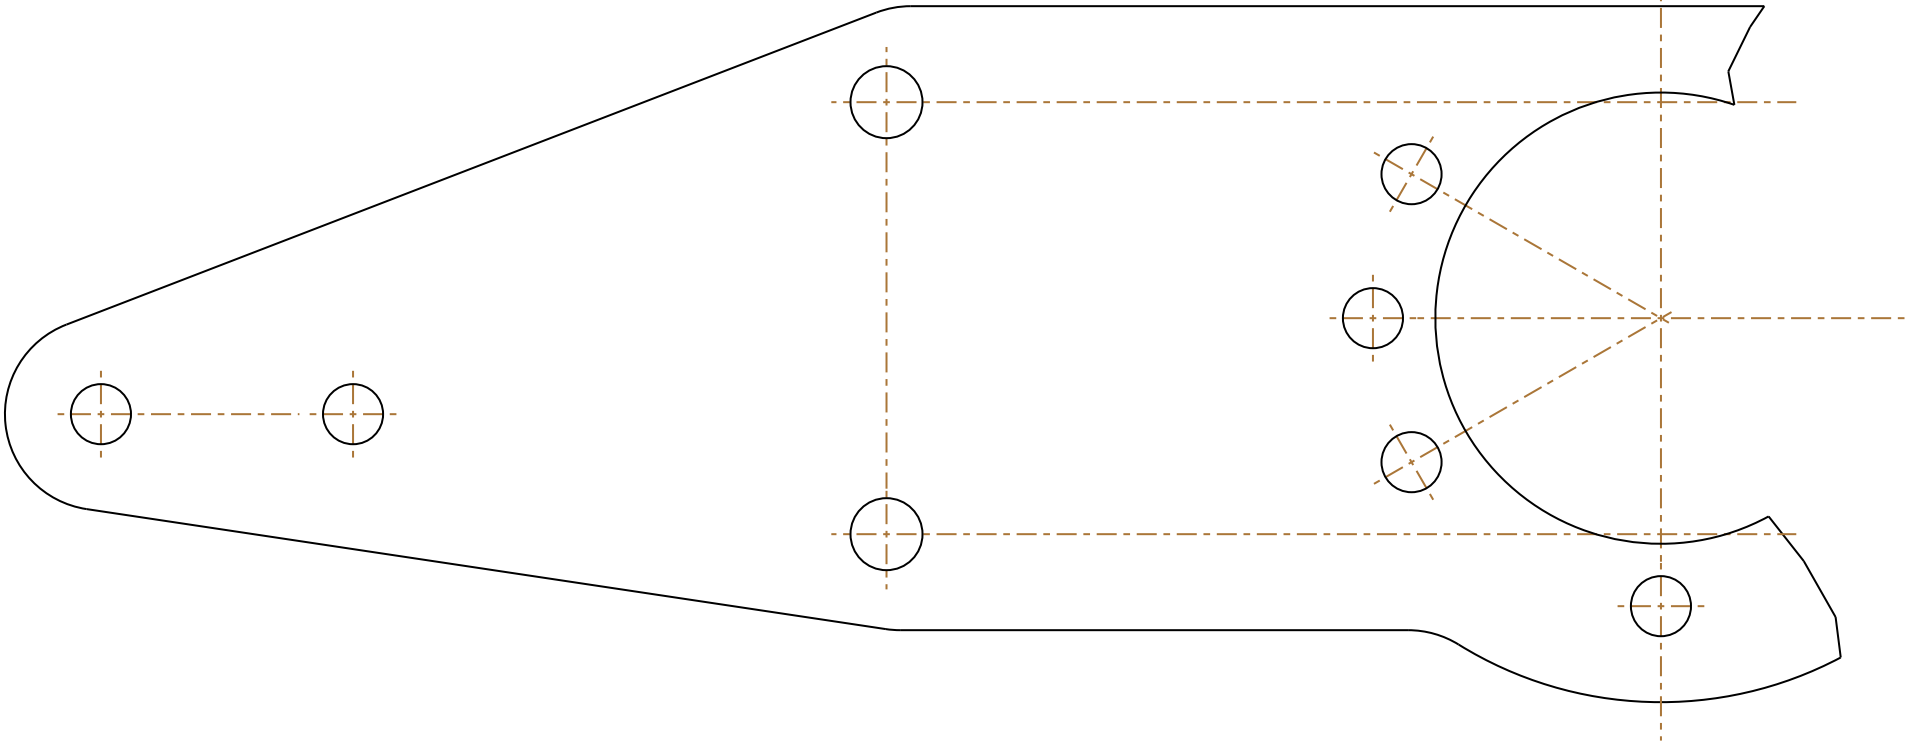

MAKE FROM .375 ALUMINUM PLATE.

MATCH LINE

REED DUAL 150 BRAKE CALIPER BRACKET

SCALE: 1/1
SHEET 1 OF 2

REED DUAL 150 BRAKE CALIPER BRACKET

SCALE: 1/1
SHEET 2 OF 2