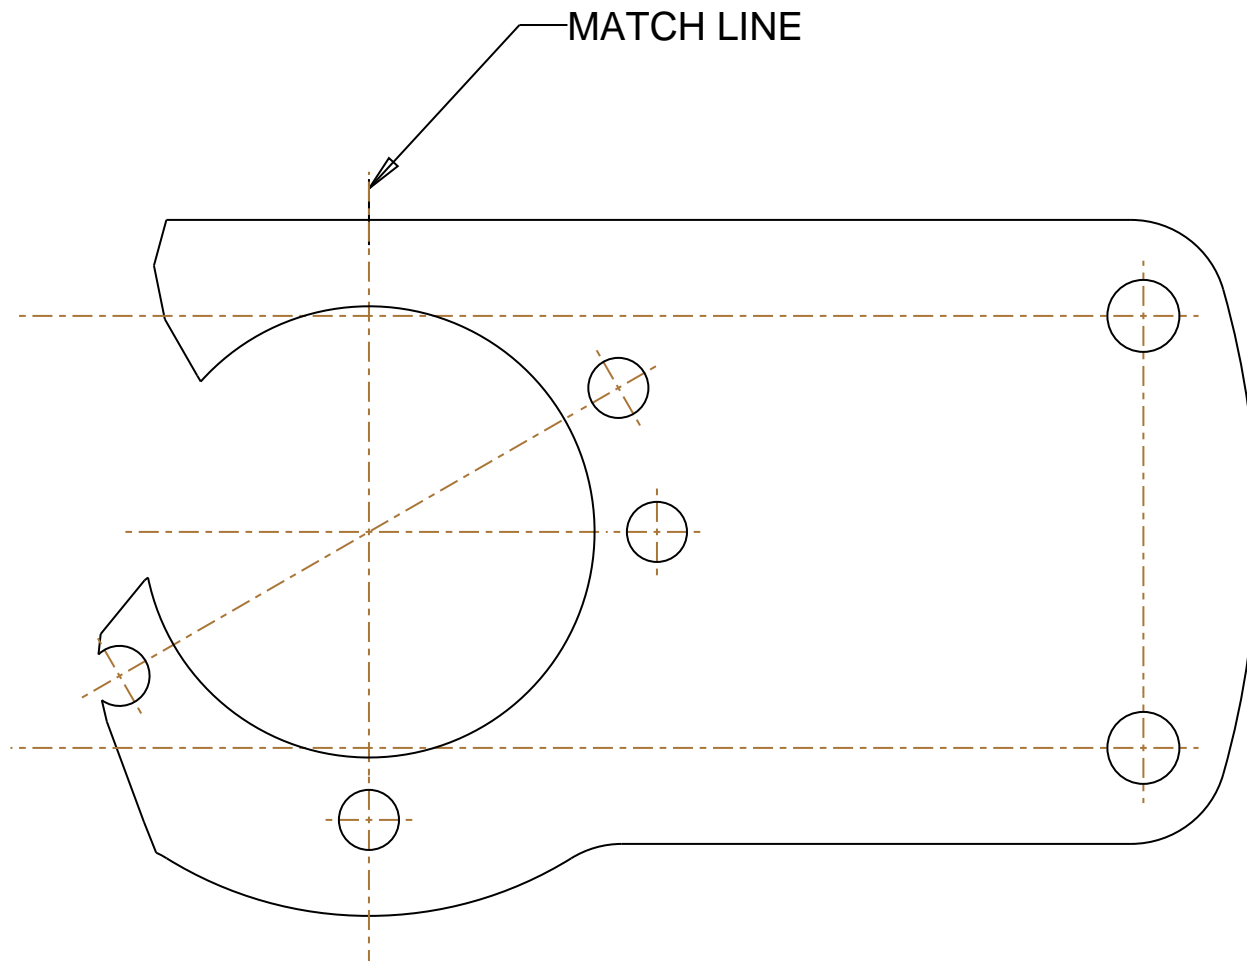

MAKE FROM .375 ALUMINUM PLATE.

MATCH LINE

REED DUAL 150 BRAKE CALIPER BRACKET

SCALE: 1/1
SHEET 1 OF 2

REED DUAL 150 BRAKE CALIPER BRACKET

SCALE: 1/1
SHEET 2 OF 2